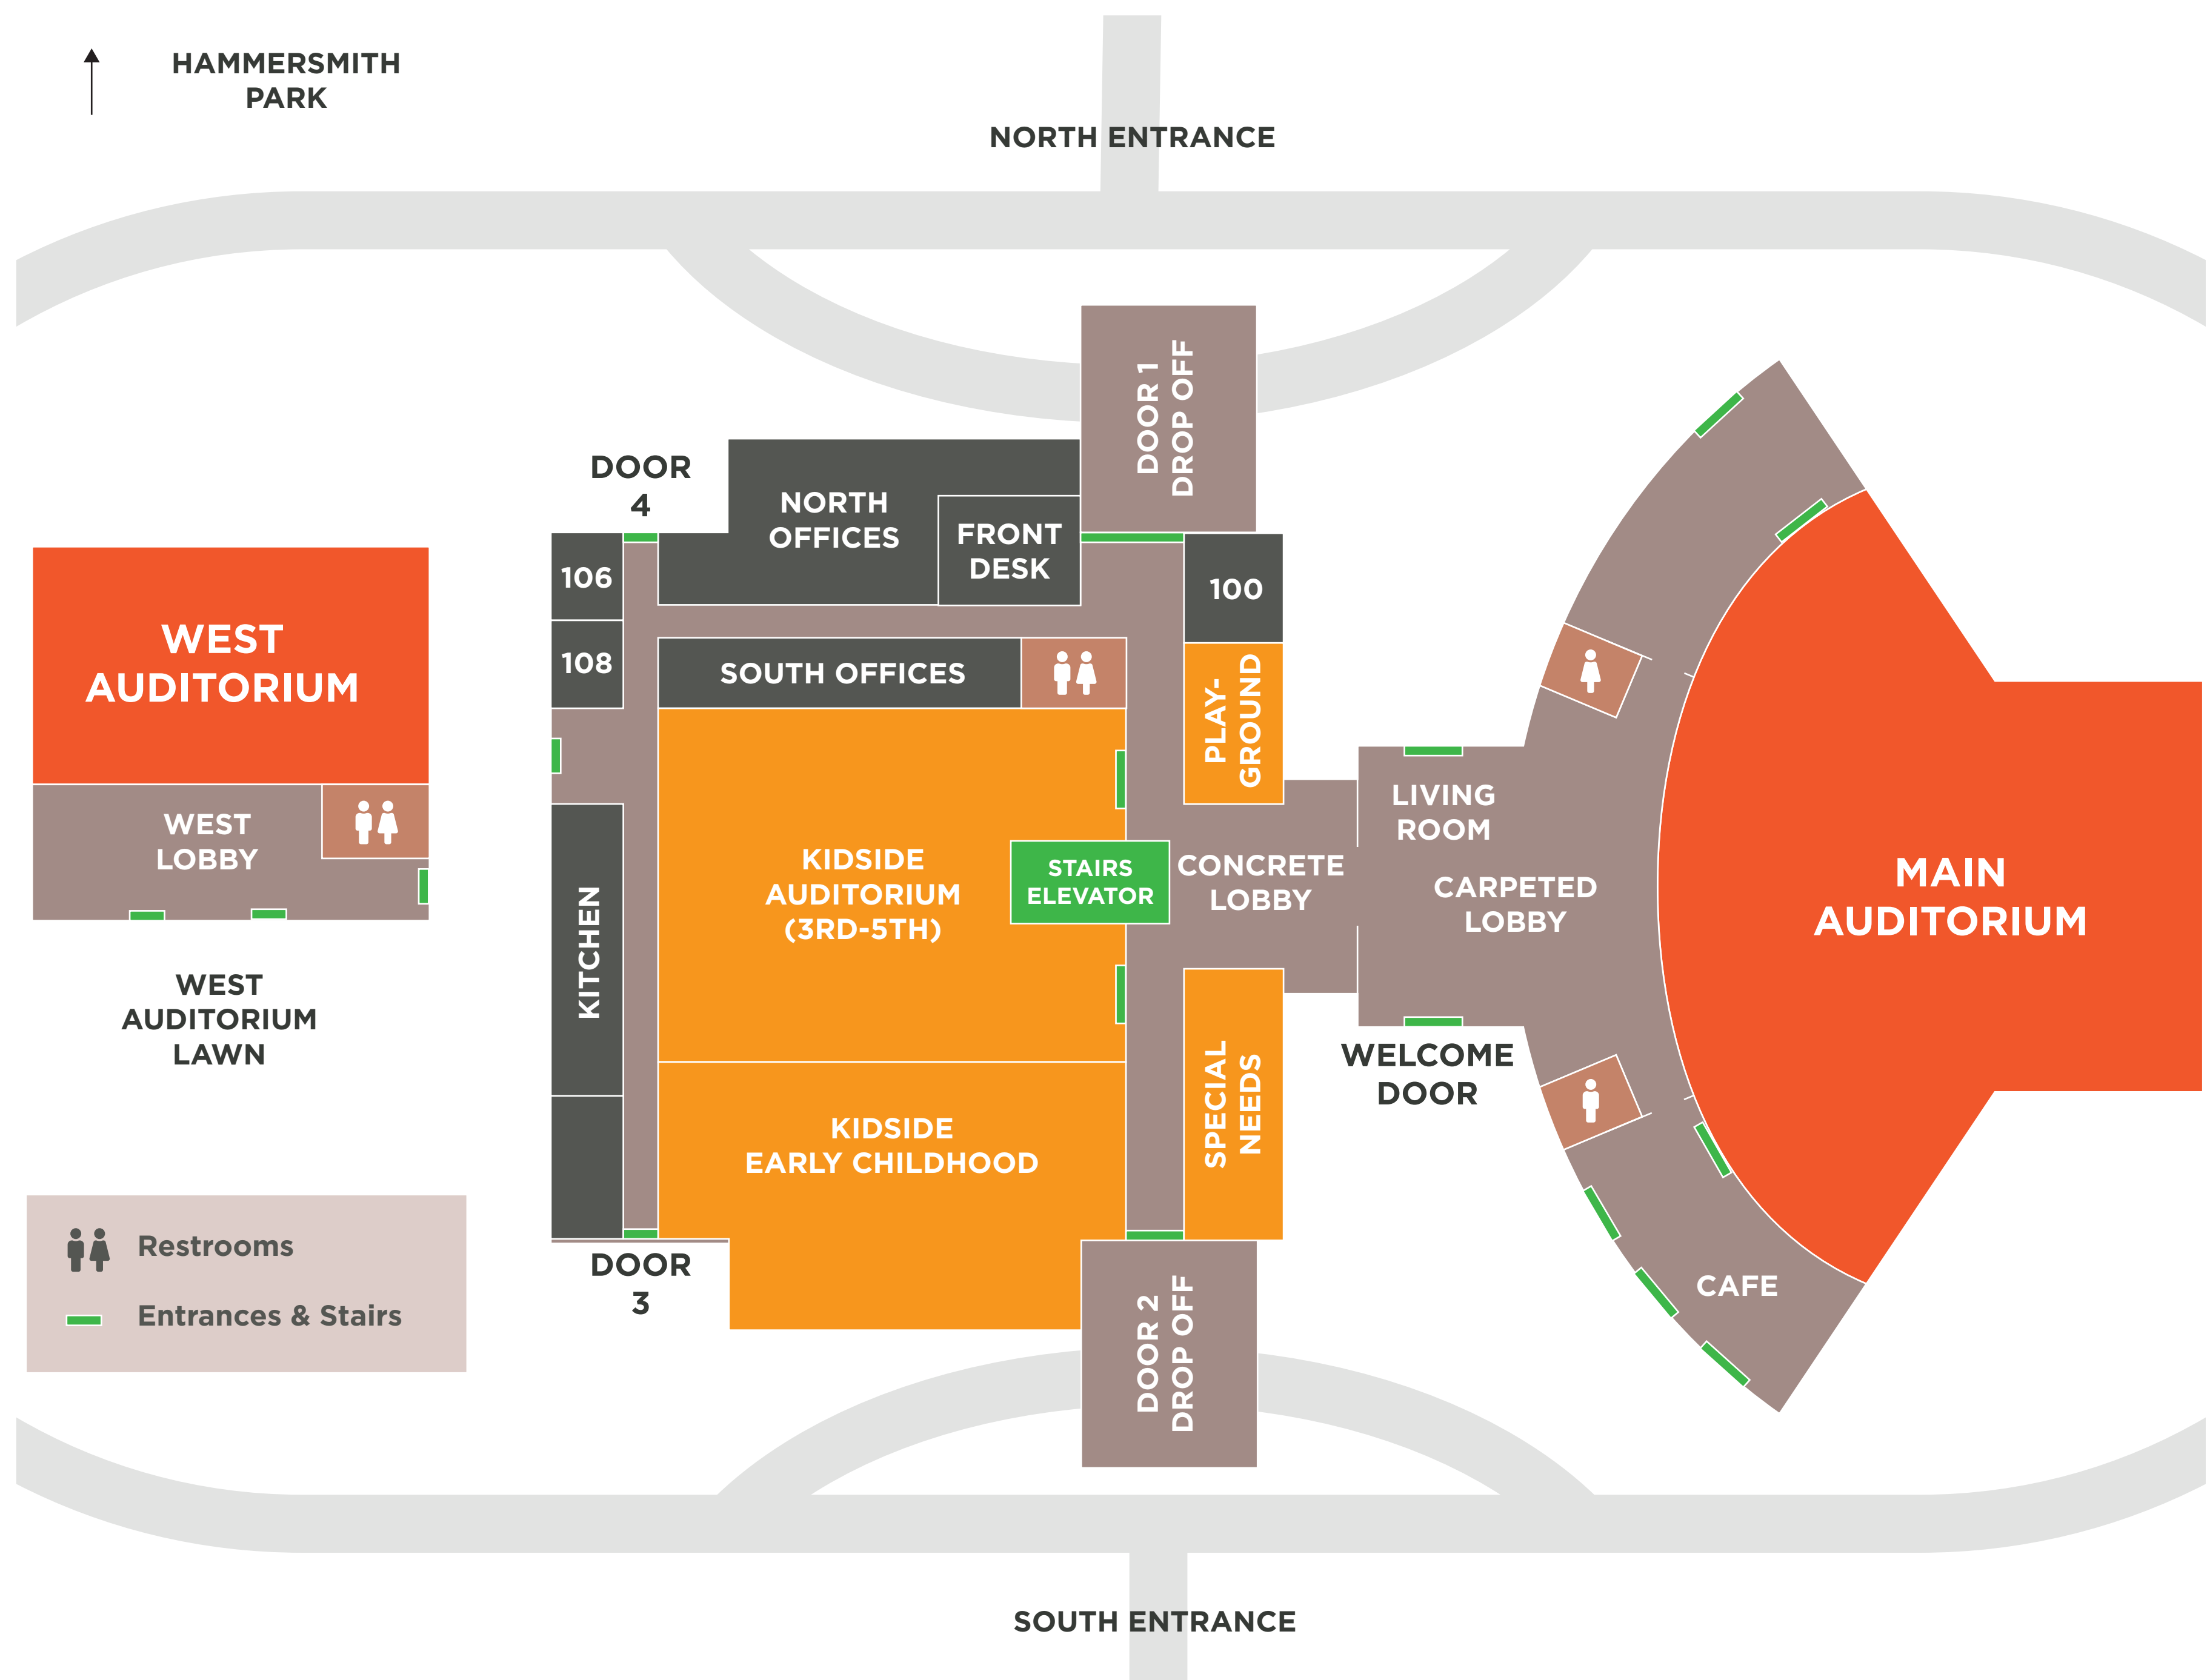

WELCOME TO NORTHSIDE

SECOND FLOOR KIDSIDE EARLY ELEMENTARY AREA (PRE-K TO 2ND)

Whether you have visited Northside a few times already or are just checking us out for the first time, we are glad that you found us! Our hope is that we can make your experience as easy and comfortable as possible and help Northside feel like home.

SERVICES

Saturdays 5:00 PM &
Sunday 9:45 or 11:30 AM
Enter through "Welcome Door" and head to the "Main Auditorium". Learn more at mynorthside.com/welcome

GENERAL OFFICE HOURS

Monday-Thursday 8 AM to 5 PM
Friday 8 AM to 12 PM
Enter through Door 1 & go to the Front Desk
office Phone 812.945.8704