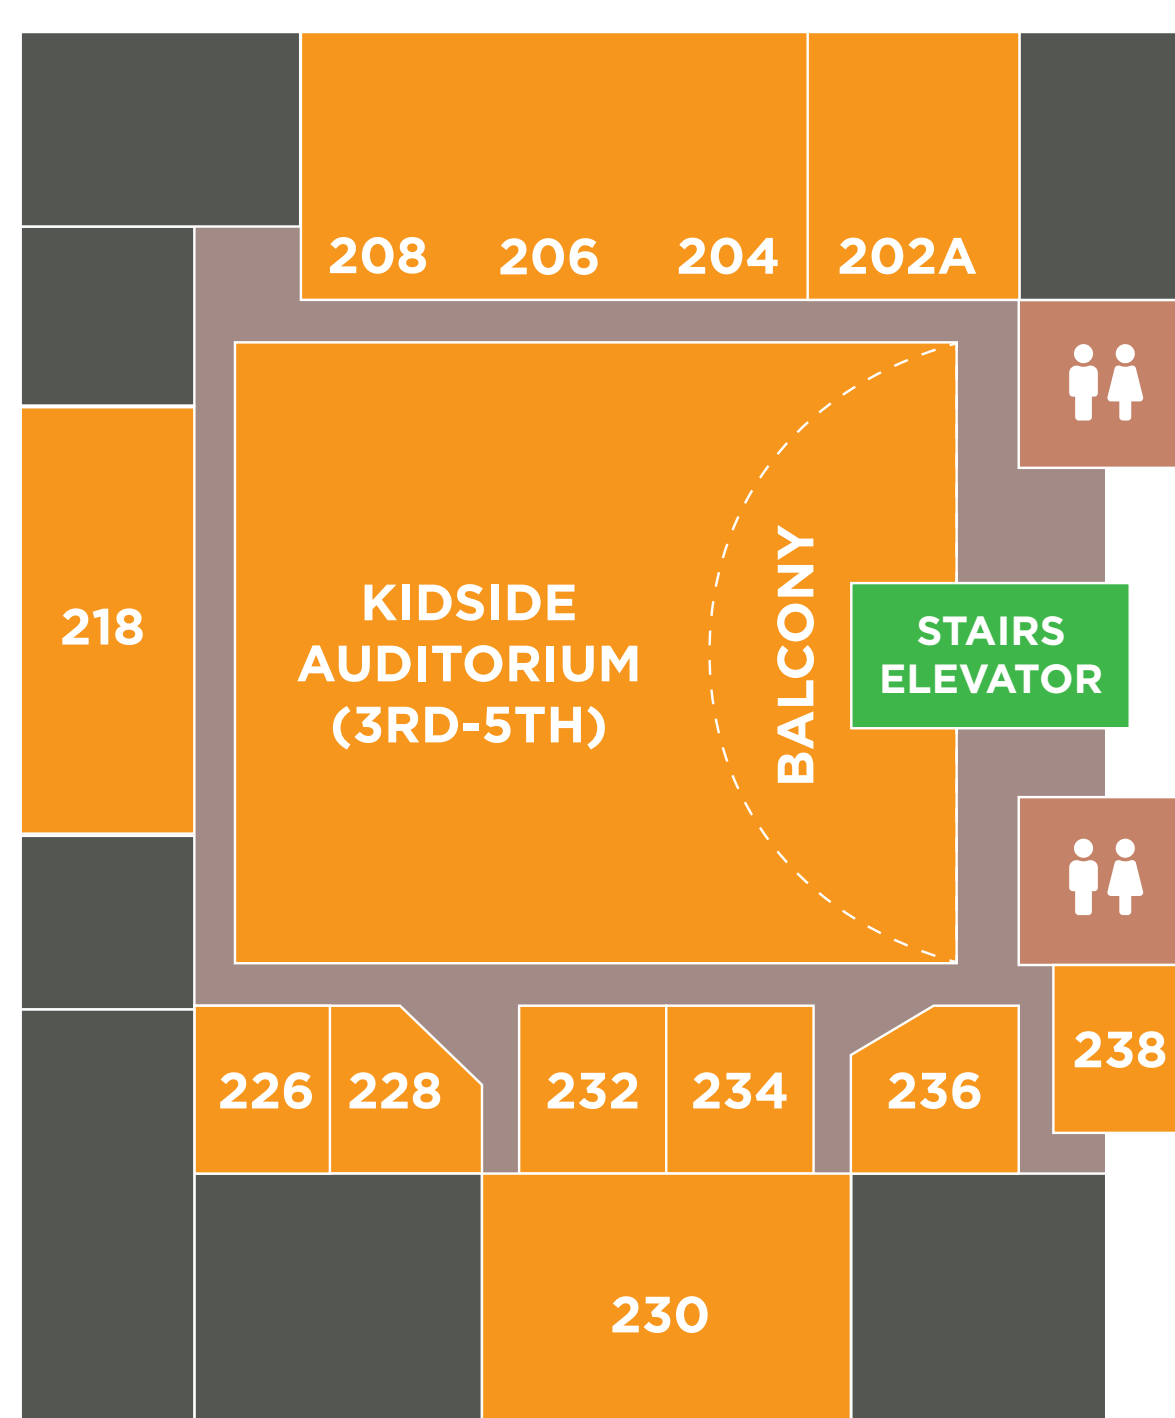

WELCOME TO NORTHSIDE

SECOND FLOOR KIDSIDE EARLY ELEMENTARY AREA (PRE-K TO 2ND)

Whether you have visited Northside a few times already or are just checking us out for the first time, we are glad that you found us! Our hope is that we can make your experience as easy and comfortable as possible and help Northside feel like home.

SERVICES

Saturdays 5:00 PM &
Sunday 9:45 or 11:30 AM
Enter through "Welcome Door" and head to the "Main Auditorium". Learn more at mynorthside.com/welcome

GENERAL OFFICE HOURS

Monday-Thursday 8 AM to 5 PM
Friday 8 AM to 12 PM
Enter through Door 1 & go to the Front Desk
office Phone 812.945.8704